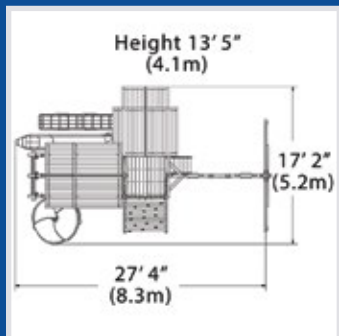

Olympian Outlook XL 5

Playset Shown With:

- Olympian Outlook XL
- Wood Roof
- Gable Kit
- Olympian Summit Balcony XL w/ Rock Wall
- Tire Swivel Swing
- 3 Position 9' Swing Beam
- 2 - Belt Swings
- Trapeze Bar
- Playhouse
- Side Table with Roof
- Ultimate Climber
- Loft XL
- Cabin Package
- Loft Porch
- 7' Spiral Tube Slide
- Gang Plank
- 12' Rocket Slide
- Kitchenette

The Ultimate Climber
includes a
Chin Up Bar!