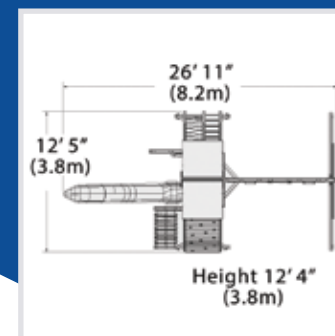

Olympian Summit 1

PLAYSET SHOWN WITH:

- Olympian Summit
- Mahogany Tarp Roof
- Accessory Arm w/ Rope Ladder
- Accessory Arm w/ Trapeze Bar
- 3 Position 9' Swing Beam
- 3 - Belt Swings
- 12' Rocket Slide