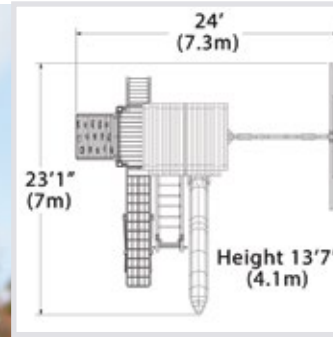

Titan Treehouse XL 3

PLAYSET SHOWN WITH:

- Titan Treehouse XL
- Olympian Treehouse Tower
- Wood Roof
- Cabin Package
- 3 Position 10' Swing Beam
- Steel Reinforced Swing Beam Kit
- 2 – Belt Swings
- Trapeze Bar
- 14' Rocket Slide
- 6' Rock Wall
- Gang Plank
- 4x4 Monkey Bars
- Monkey Bar Fireman's Pole
- Lower Floor
- Picnic Table