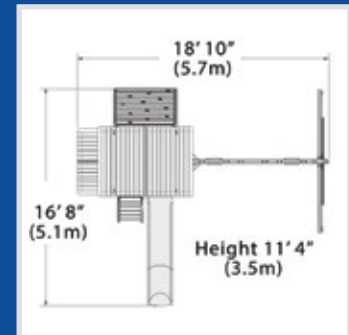

Adventure Outlook XL 2

PLAYSET SHOWN WITH:

- Adventure Outlook XL
- Wood Roof
- Cable Kit
- 3 Position 8' Swing Beam
- 2 - Belt Swings
- Trapeze Bar
- Playhouse
- Side Table with Roof
- 5' Rock Wall XL
- 10' Double Wall Wave Slide

The
Serving Wall
encourages your
kids to use their
imagination to create
a lemonade stand or
store front.