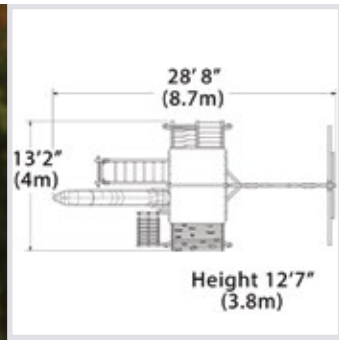

Olympian Peak XL 3

PLAYSET SHOWN WITH:

- Olympian Peak XL
- Tarp Roof
- 3 Position 9' Swing Beam
- Steel Reinforced Swing Beam Kit
- 2 – Belt Swings
- Trapeze Bar
- 12' Rocket Slide
- 4x4 Monkey Bars
- Monkey Bar Fireman's Pole
- Accessory Arm with Rope Ladder