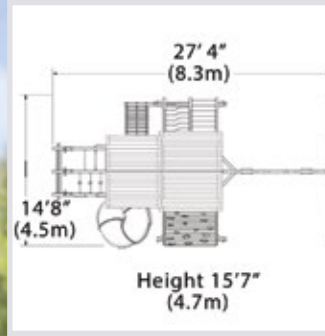

Titan Peak XL 5

PLAYSET SHOWN WITH:

- Titan Peak XL
- Wood Roof
- 2 – Gable Kits
- 3 Position 10' Swing Beam
- Steel Reinforced Swing Beam Kit
- 2 – Belt Swings
- Trapeze Bar
- 8.5' Ultimate Climber
- Loft XL
- Loft Gable Kit
- 9' Spiral Tube Slide
- Accessory Arm with Rope Ladder