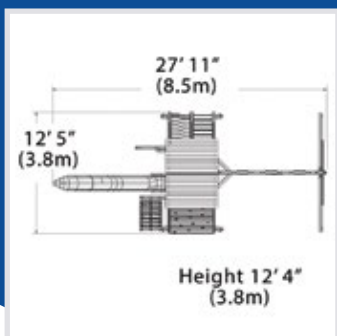

Olympian Summit XL 1

PLAYSET SHOWN WITH:

- Olympian Summit XL
- Wood Roof
- Gable Kit
- Accessory Arm w/ Rope Ladder
- Accessory Arm w/ Trapeze Bar
- 3 Position 9' Swing Beam
- 3 - Belt Swings
- 12' Rocket Slide