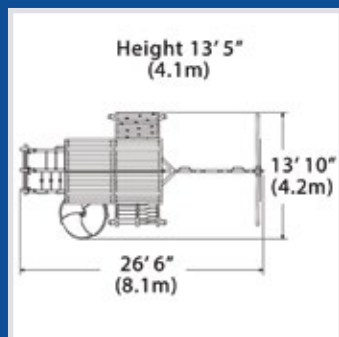

Olympian Summit XL 3

PLAYSET SHOWN WITH:

- Olympian Summit XL
- Wood Roof
- Gable Kit
- 3 Position 9' Swing Beam
- 2 - Belt Swings
- Trapeze Bar
- Ultimate Climber
- Loft XL
- 7' Spiral Tube Slide

The *Wavy Rungs* create a fun and challenging way to enter any Summit style fort.