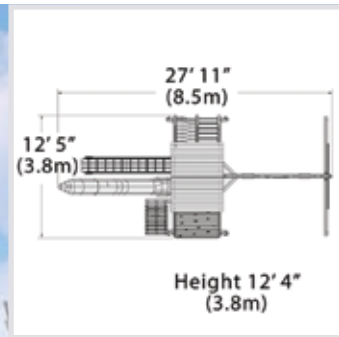

Olympian Summit XL 2

PLAYSET SHOWN WITH:

- Olympian Summit XL
- Wood Roof
- Gable Kit
- Accessory Arm w/ Rope Ladder
- 3 Position 9' Swing Beam
- 3 - Belt Swings
- Gang Plank
- 12' Rocket Slide