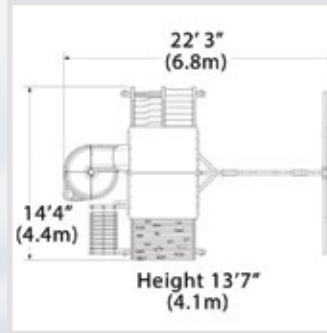

Titan Peak XL 2

PLAYSET SHOWN WITH:

- Titan Peak XL
- Tarp Roof
- 3 Position 10' Swing Beam
- Steel Reinforced Swing Beam Kit
- 2 – Belt Swings
- Trapeze Bar
- 7' Open Spiral Slide
- Accessory Arm with Rope Ladder