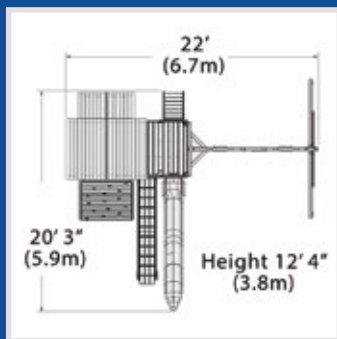

Olympian Outlook XL 2

PLAYSET SHOWN WITH:

- Olympian Outlook XL
- Wood Roof
- Gable Kit
- Olympian Outlook Balcony XL
- 3 Position 9' Swing Beam
- 2 - Belt Swings
- Trapeze Bar
- 6' Rock Wall XL
- Lower Floor
- Playhouse
- Side Table with Roof
- Gang Plank
- 12' Rocket Slide

The *Gang Plank* is a great climbing option for any fort with a gradual incline kids of all ages can walk up easily!