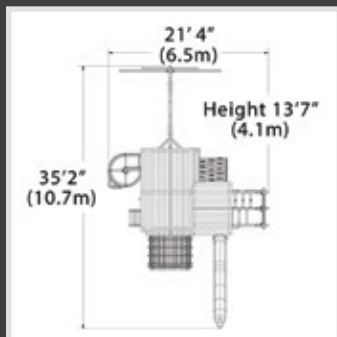

Titan Treehouse XL 6

PLAYSET SHOWN WITH:

- Titan Treehouse XL
- Olympian Treehouse Tower XL
- Wood Roofs
- Gable Kit
- Gable Extension Roof
- 3 Position 10' Swing Beam
- Steel Reinforced Swing Beam Kit
- 2 – Belt Swings
- Trapeze Bar
- 6.5' Ultimate Climber
- Loft XL
- Loft Gable Kit
- 14' Rocket Slide
- 7' Open Spiral Slide
- Playhouse
- 7' Rock Wall
- Pergola with Side Table
- Playhouse Window Wall
- 6' Fireman's Pole