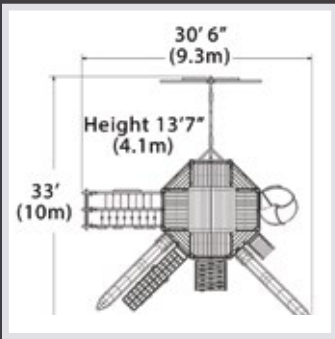

Titan Treehouse XL 12

- Titan Treehouse XL
- 4 – Titan Treehouse Balconies
- 4 – Corner Decks
- Wood Roof
- Cabin Package
- 3 Position 10' Swing Beam
- Steel Reinforced Swing Beam Kit
- 2 – Belt Swings
- Trapeze Bar
- 8.5' Ultimate Climber
- 2 – 14' Rocket Slides
- 7' spiral Tube Slide
- 7' Rock Wall
- Gang Plank