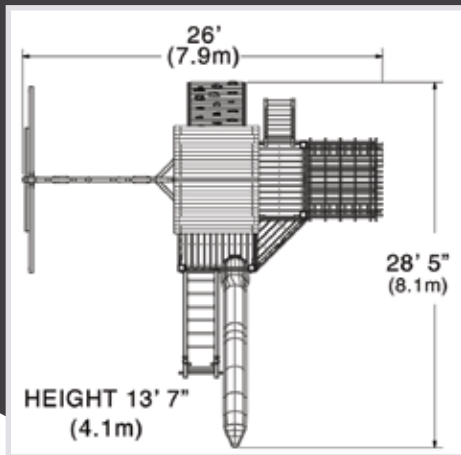

Titan Treehouse XL 13

PLAYSET SHOWN WITH:

- Titan Treehouse XL
- 2 - Titan Treehouse Balconies
- Corner Deck
- Wood Roof
- Gable Kit
- 1/4 Wrap-Around Playhouse
- 3 Position 10' Swing Beam
- Steel Reinforced Swing Beam Kit
- 2 - Belt Swings
- Trapeze Bar
- 14' Rocket Slide
- Monkey Bars
- Monkey Bar Fireman's Pole
- Pergola with Side Table
- 7' Rock Wall