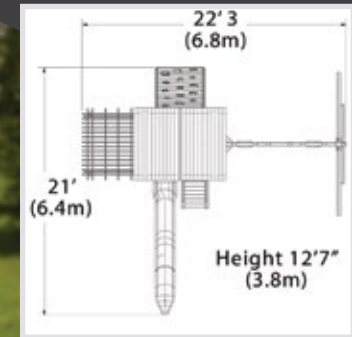

Olympian Treehouse XL 2

PLAYSET SHOWN WITH:

- Olympian Treehouse XL
- Wood Roof
- 2 – Gable Kits
- 3 Position 9' Swing Beam
- Steel Reinforced Swing Beam Kit
- 2 – Belt Swings
- Trapeze Bar
- 12' Rocket Slide
- 6' Rock Wall
- Pergola
- Lower Floor
- 3 – Full Walls
- Kitchenette