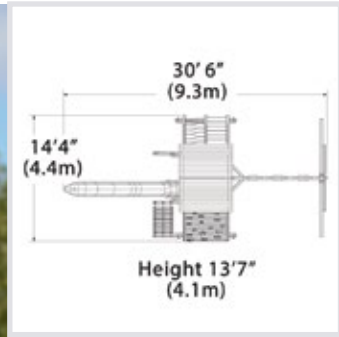

Titan Peak XL 1

PLAYSET SHOWN WITH:

- Titan Peak XL
- Wood Roof
- 2 – Gable Kits
- 3 Position 10' Swing Beam
- Steel Reinforced Swing Beam Kit
- 3 – Belt Swings
- 14' Rocket Slide
- Accessory Arm with Rope Ladder
- Accessory Arm with Trapeze