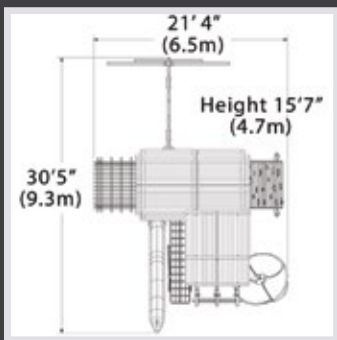

Titan Treehouse XL 10

PLAYSET SHOWN WITH:

- Titan Treehouse XL
- Titan Peak Balcony XL with Rock Wall
- Wood Roofs
- Gable Kit
- Gable Extension Roof
- 3 Position 10' Swing Beam
- Steel Reinforced Swing Beam Kit
- 2 – Belt Swings
- Trapeze Bar
- 8.5' Ultimate Climber
- Loft XL
- Loft Gable Kit
- Cabin Package
- Loft Porch
- 14' Rocket Slide
- 9' Spiral Tube Slide
- Gang Plank
- Tire Swivel Swing
- Playhouse
- Pergola with Side Table