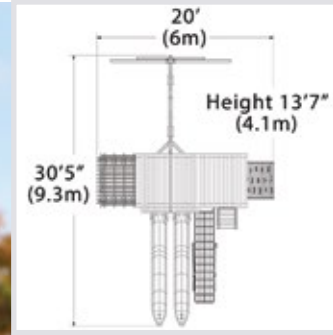

Titan Treehouse XL 4

PLAYSET SHOWN WITH:

- Titan Treehouse XL
- Olympian Treehouse Sundeck XL
- Wood Roofs
- Gable Kit
- Gable Extension Roof
- 3 Position 10' Swing Beam
- Steel Reinforced Swing Beam Kit
- 2 – Belt Swings
- Trapeze Bar
- 2 – 14' Rocket Slides
- 6' Rock Wall
- Gang Plank
- Playhouse
- Pergola with Side Table
- Kitchenette