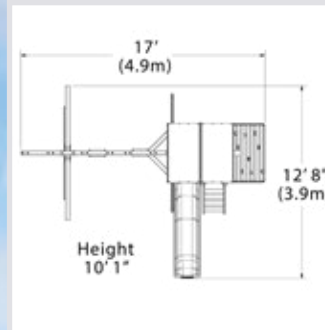

Grand Series

We are excited to introduce the all new Grand Chateau 4' swing set as a value addition to the Backyard Adventures family. Grand Series swing sets are designed to be budget friendly with great quality.

The Grand Chateau 4' swing set includes the 4' high deck, 8' wave slide, rock wall, 3 position swing beam, ship's wheel and telescope, and there is an optional monkey bar available. Grand Series swing sets are covered by our 10-year limited warranty.

Please check with your local Backyard Adventures dealer to inquire about Grand Series swing sets.