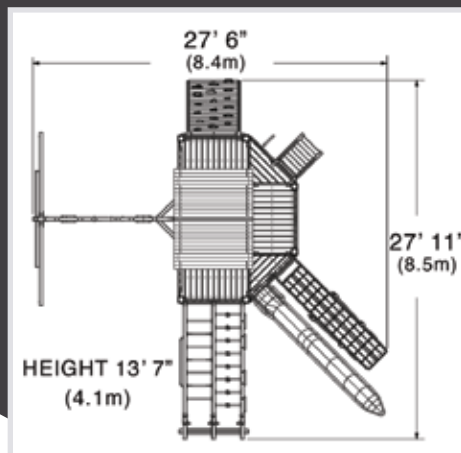

Titan Treehouse XL 14

PLAYSET SHOWN WITH:

- Titan Treehouse XL
- 3 - Titan Treehouse Balconies
- 2 - Corner Decks
- Wood Roof
- Upper Cabin Package
- 1/2 Wrap-Around Playhouse
- 3 Position 10' Swing Beam
- Steel Reinforced Swing Beam Kit
- 2 - Belt Swings
- Trapeze Bar
- 14' Rocket Slide
- 8.5' Ultimate Climber Monkey Bars
- Gang Plank
- 7' Rock Wall
- 7' Fireman's Pole

Check out the HUGE play space inside the new Wrap-Around Playhouse!