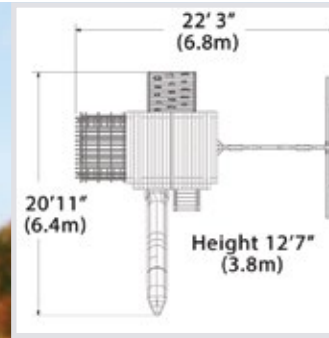

Olympian Treehouse XL 3

PLAYSET SHOWN WITH:

- Olympian Treehouse XL
- Wood Roof
- 2 – Cable Kits
- 3 Position 9' Swing Beam
- Steel Reinforced Swing Beam Kit
- 2 – Belt Swings
- Trapeze Bar
- 12' Rocket Slide
- 6' Rock Wall
- Pergola with Side Table
- Playhouse
- Kitchenette