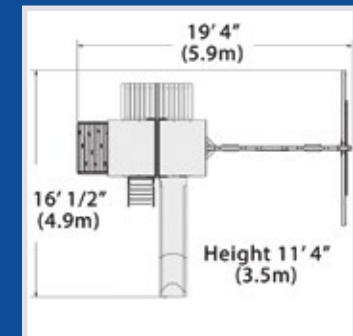

Be sure to ask about the *Side Table*, available for Adventure and Olympian Outlook playsets.