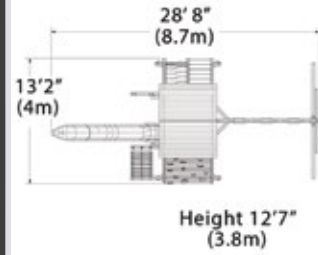

Olympian Peak XL 1

PLAYSET SHOWN WITH:

- Olympian Peak XL
- Wood Roof (tarp roof options)
- 2 – Gable Kits (no gables on tarp roofs)
- 3 Position 9' Swing Beam
- Steel Reinforced Swing Beam Kit
- 3 – Belt Swings
- 12' Rocket Slide
- Accessory Arm with Rope Ladder
- Accessory Arm with Trapeze