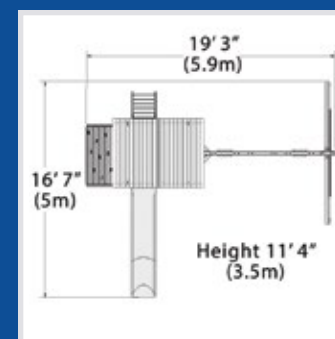

Adventure Outlook XL 1

PLAYSET SHOWN WITH:

- Adventure Outlook XL
- Wood Roof
- Cable Kit
- 3 Position 8' Swing Beam
- 2 - Belt Swings
- Trapeze Bar
- 5' Rock Wall XL
- Picnic Table XL
- 10' Double Wall Wave Slide