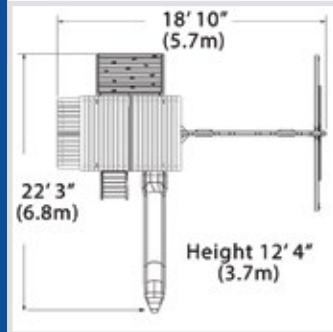

Olympian Outlook XL 2B

PLAYSET SHOWN WITH:

- Olympian Outlook XL
- Wood Roof
- Gable Kit
- 3 Position 9' Swing Beam
- 2 - Belt Swings
- Trapeze Bar
- Playhouse
- Side Table with Roof
- 6' Rock Wall XL
- 12' Rocket Slide