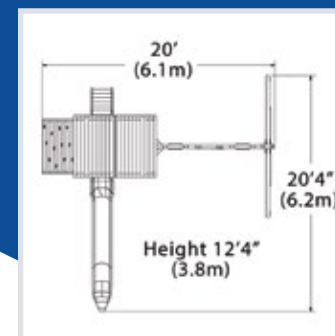

Olympian Outlook XL 1A

PLAYSET SHOWN WITH:

- Olympian Outlook XL
- Wood Roof
- Cable Kit
- 3 Position 9' Swing Beam
- 2 - Belt Swings
- Trapeze Bar
- 6' Rock Wall XL
- Picnic Table XL
- 12' Rocket Slide