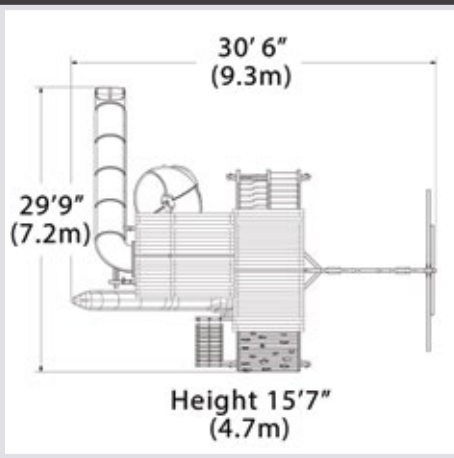

Titan Peak Jumbo 4

PLAYSET SHOWN WITH:

- Titan Peak Jumbo
- Wood Roof
- 2 – Gable Kits
- 3 Position 10' Swing Beam
- Steel Reinforced Swing Beam Kit
- 2 – Belt Swings
- Trapeze Bar
- 8.5' Ultimate Climber
- Loft XL
- Loft Cabin Package
- Loft Porch
- 14' Rocket Slide
- 9' Spiral Tube Slide
- 9' 90 Degree Turn Tube Slide
- Accessory Arm with Rope Ladder