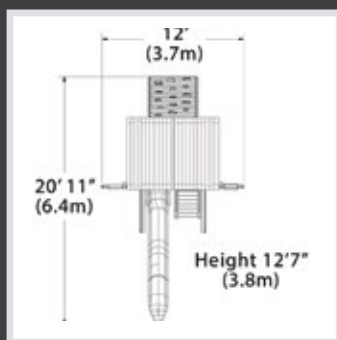

Olympian Treehouse XL Space Saver 2

PLAYSET SHOWN WITH:

- Olympian Treehouse XL
- Wood Roof
- 2 – Gable Kits
- 2 Position Accessory Arm
- Belt Swing
- Trapeze Bar
- 12' Rocket Slide
- 6' Rock Wall
- Lower Floor
- Picnic Table