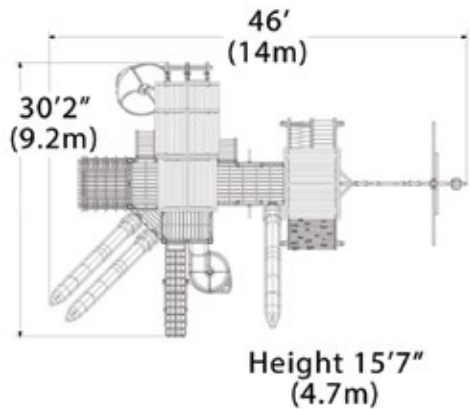

Treehouse Peak Combo Playset

PLAYSET SHOWN WITH:

- Titan Treehouse XL
- Titan Peak XL
- 2 – Titan Treehouse Balconies
- Corner Deck
- Wood Roofs
- 2 – Gable Kits
- Gable Extension Roof
- Cabin Package
- Adventure Bridge
- 4 Position 10' Swing Beam
- Steel Reinforced Swing Beam Kit
- 3 – Belt Swings
- Trapeze Bar
- 8.5' Ultimate Climber
- Loft XL
- Loft Gable Kit
- Loft Cabin Package
- Loft Porch
- 3 – 14' Rocket Slides
- 9' Spiral Tube Slide
- 7' Open Spiral Slide
- Gang Plank
- Pergola with Side Table
- Playhouse Window Wall
- 3 – Lower Floors
- Picnic Table
- 7' Fireman's Pole
- Kitchenette
- Steering Wheel
- Ship's Wheel
- Binoculars
- Telescope