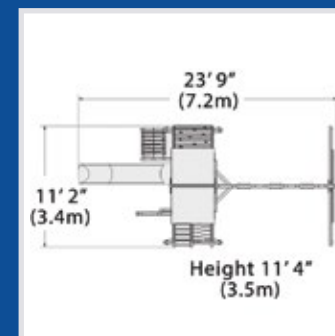

Adventure Summit 1

PLAYSET SHOWN WITH:

- Adventure Summit
- Green Tarp Roof
- Accessory Arm w/ Rope Ladder
- Accessory Arm w/ Trapeze Bar
- 3 Position 8' Swing Beam
- 3 - Belt Swings
- 10' Wave Slide