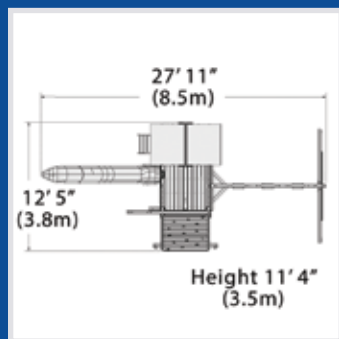

Adventure Outlook 4

PLAYSET SHOWN WITH:

- Adventure Outlook
- Mahogany Tarp Roof
- Olympian Summit Tower XL w/ Rock Wall
- Tire Swivel Swing
- 3 Position 9' Swing Beam
- 2 - Belt Swings
- Trapeze Bar
- Accessory Arm with Trapeze Bar
- Picnic Table
- 12' Rocket Slide

Everyone loves the *Tire Swivel Swing*, available on any Summit fort or hybrid play set.