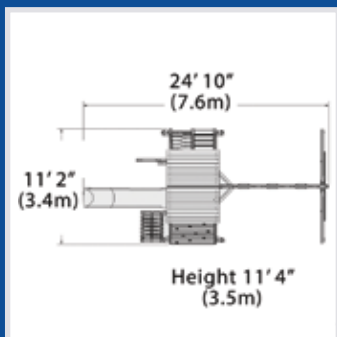

Adventure Summit XL 1

PLAYSET SHOWN WITH:

- Adventure Summit XL
- Wood Roof
- Gable Kit
- Accessory Arm w/ Rope Ladder
- Accessory Arm w/ Trapeze Bar
- 3 Position 8' Swing Beam
- 3 - Belt Swings
- 10' Double Wall Wave Slide