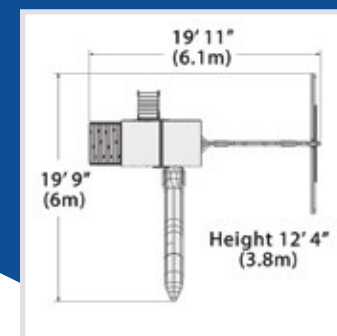

Olympian Outlook 1

PLAYSET SHOWN WITH:

- Olympian Outlook
- Mahogany Tarp Roof
- 3 Position 9' Swing Beam
- 2 - Belt Swings
- Trapeze Bar
- 6' Rock Wall
- Picnic Table
- 12' Rocket Slide