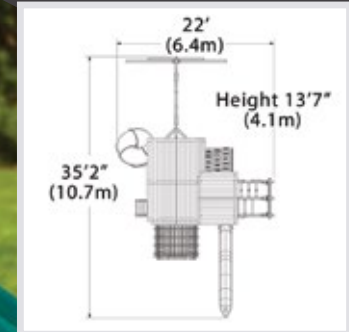

Titan Treehouse XL 7

PLAYSET SHOWN WITH:

- Titan Treehouse XL
- Olympian Treehouse Tower XL
- Wood Roofs
- Gable Kit
- Gable Extension Roof
- 3 Position 10' Swing Beam
- Steel Reinforced Swing Beam Kit
- 2 - Belt Swings
- Trapeze Bar
- 6.5' Ultimate Climber
- Loft XL
- Loft Gable Kit
- 14' Rocket Slide
- 7' Spiral Tube Slide
- Playhouse
- 7' Rock Wall
- Pergola with Side Table
- Playhouse Window Wall
- 6' Fireman's Pole