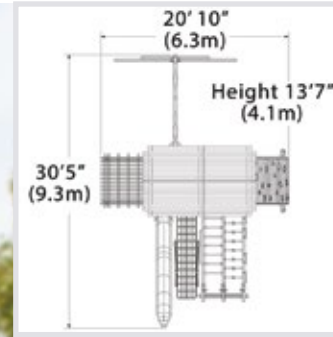

Titan Treehouse XL 9

PLAYSET SHOWN WITH:

- Titan Treehouse XL
- Titan Peak Balcony XL with Rock Wall
- Wood Roofs
- Cable Kit
- Cable Extension Roof
- 3 Position 10' Swing Beam
- Steel Reinforced Swing Beam Kit
- 2 – Belt Swings
- Trapeze Bar
- 8.5' Ultimate Climber
- 14' Rocket Slide
- Tire Swivel Swing
- Playhouse
- Gang Plank
- Pergola with Side Table