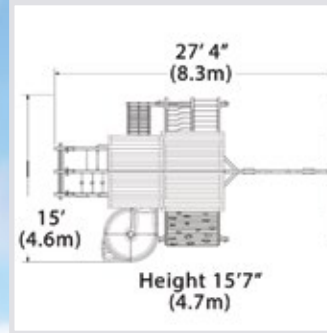

Titan Peak XL 4

PLAYSET SHOWN WITH:

- Titan Peak XL
- Wood Roof
- 2 – Gable Kits
- 3 Position 10' Swing Beam
- Steel Reinforced Swing Beam Kit
- 2 – Belt Swings
- Trapeze Bar
- 8.5' Ultimate Climber
- Loft XL
- Loft Gable Kit
- 9' Open Spiral Slide
- Accessory Arm with Rope Ladder