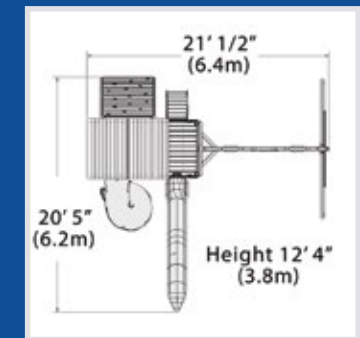

Check out this beautiful swinging *Double Door* on our Outlook Playhouse!