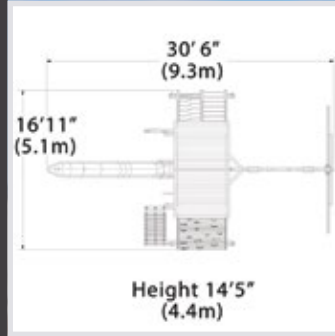

Titan Peak Jumbo 1

PLAYSET SHOWN WITH:

- Titan Peak Jumbo
- Wood Roof (tarp roof options)
- 2 – Gable Kits (no gables on tarp roofs)
- 3 Position 10' Swing Beam
- Steel Reinforced Swing Beam Kit
- 3 – Belt Swings
- 14' Rocket Slide
- Accessory Arm with Rope Ladder
- Accessory Arm with Trapeze
- 7' Fireman's Pole