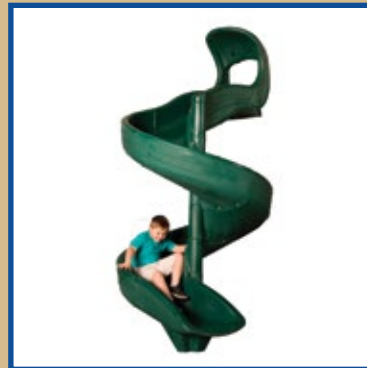

OPEN SPIRAL SLIDE