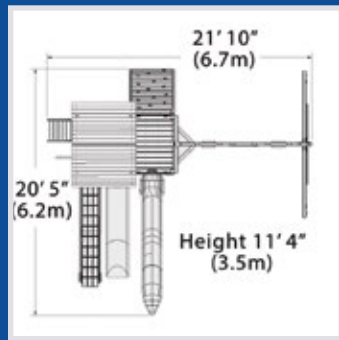

Adventure Outlook XL 3

PLAYSET SHOWN WITH:

- Adventure Outlook XL
- Wood Roof
- Gable Kit
- Olympian Outlook Tower
- 3 Position 9' Swing Beam
- 2 - Belt Swings
- Trapeze Bar
- 6' Rock Wall
- Picnic Table XL
- Gang Plank
- Fireman's Pole
- 12' Rocket Slide
- 10' Double Wall Wave Slide

The exciting
Fireman's Pole
is available on 5', 6',
and 7' deck heights!