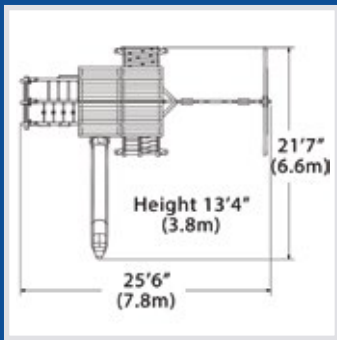

Adventure Summit XL 3

PLAYSET SHOWN WITH:

- Adventure Summit XL
- Wood Roof
- 2 - Gable Kits
- 3 Position 8' Swing Beam
- 2 - Belt Swings
- Trapeze Bar
- Ultimate Climber
- Loft
- 14' Rocket Slide