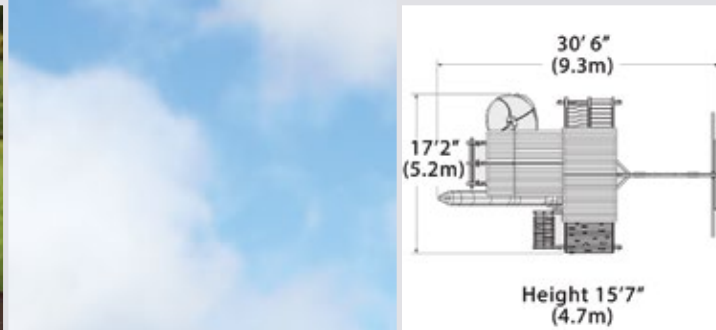

Titan Peak Jumbo 3

PLAYSET SHOWN WITH:

- Titan Peak Jumbo
- Wood Roof
- 2 – Gable Kits
- 3 Position 10' Swing Beam
- Steel Reinforced Swing Beam Kit
- 2 – Belt Swings
- Trapeze Bar
- 8.5' Ultimate Climber
- Loft XL
- Loft Cabin Package
- Loft Porch
- 14' Rocket Slide
- 9' Spiral Tube Slide
- Accessory Arm with Rope Ladder