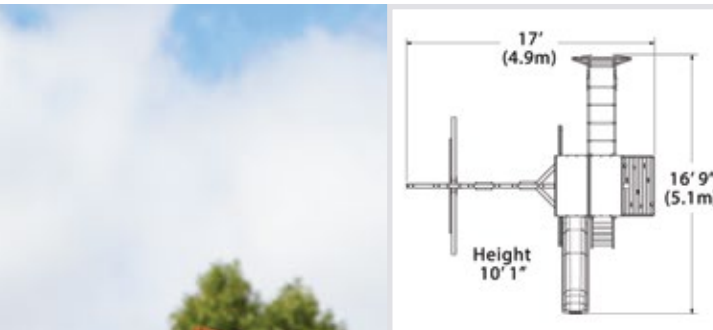

Grand Chateau 4' w/ Monkey Bars

PLAYSET INCLUDES:

- Tarp Roof
- 8' Wave Slide
- Rock Wall
- 3 Position Swing Beam
- 2-Belt Swings
- Trapeze Bar
- Telescope
- Steering Wheel
- Flat-Step Deck Ladder

OPTIONAL

- Monkey Bars